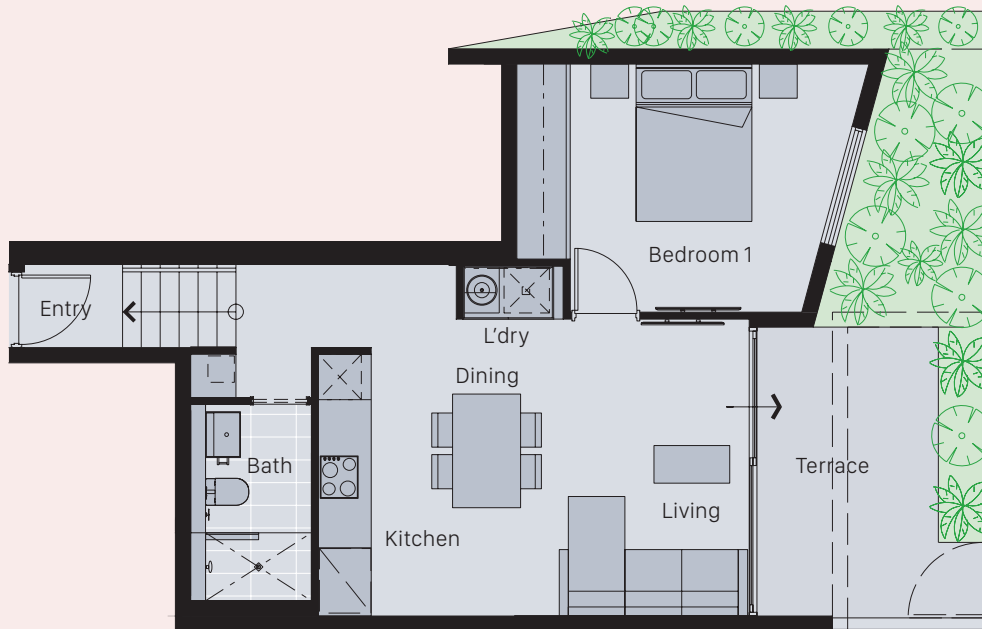

Type AG 1 bed 1 bath

MONTREAL COMMONS FREMANTLE

Apartments

Shown..... G05
Levels..... G

Details

Beds 1
Baths..... 1
Car Bays 1

Areas

Living.....56m²
Terrace.....22m²
Total Living.....78m²

montrealcommons.com.au

This information is intended as a guide only. Furniture is indicative. Areas of apartment given are based on architectural measurements. Plans may be subject to variation and change, interested parties refer to Contract of Sale.