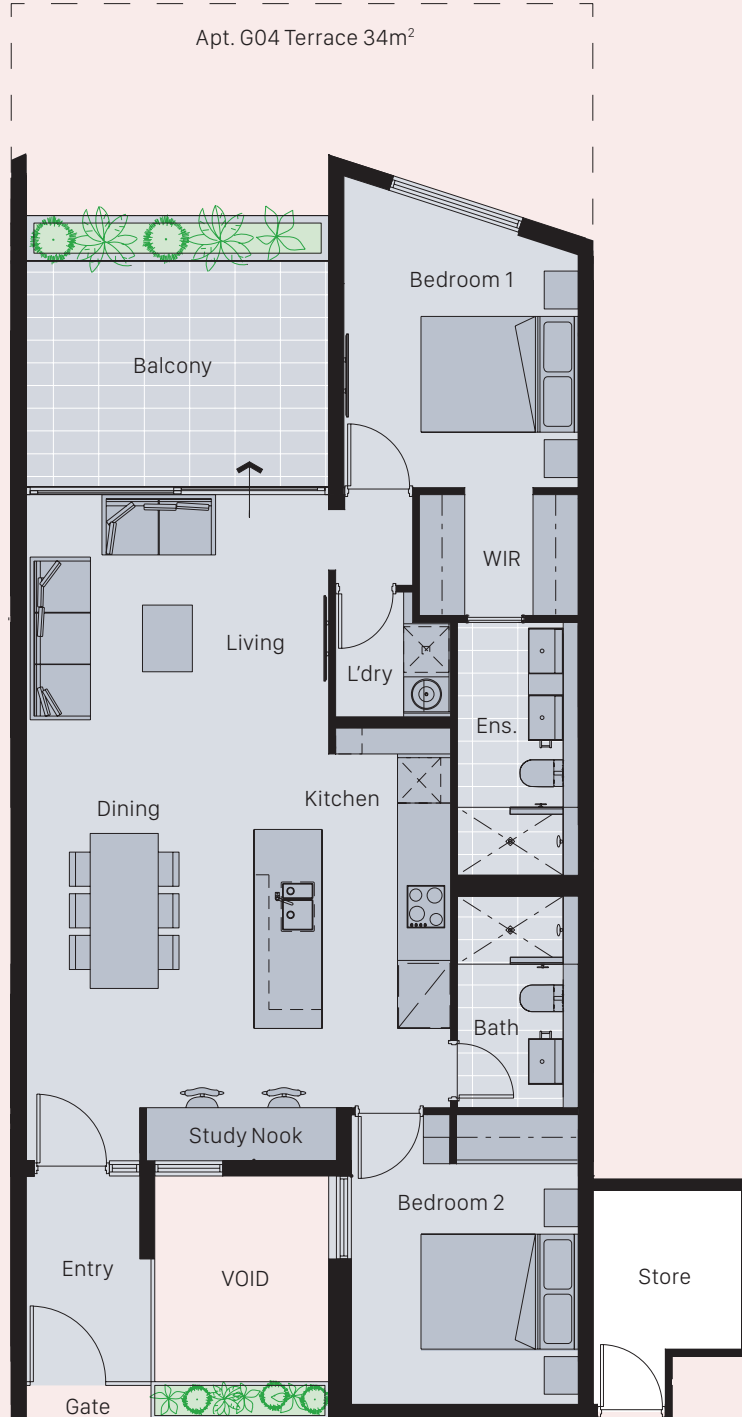

### Apartments

Shown .....104  
Also ..... 204, 304  
Similar .....G04, 403  
Levels ..... G, 1, 2, 3, 4

### Details

Beds .....2  
Baths .....2  
Car Bays .....1

### Areas

Living ..... 91m<sup>2</sup>  
Balcony ..... 14m<sup>2</sup>  
Total Living .....105m<sup>2</sup>

[montrealcommons.com.au](http://montrealcommons.com.au)

This information is intended as a guide only. Furniture is indicative. Areas of apartment given are based on architectural measurements. Plans may be subject to variation and change, interested parties refer to Contract of Sale.