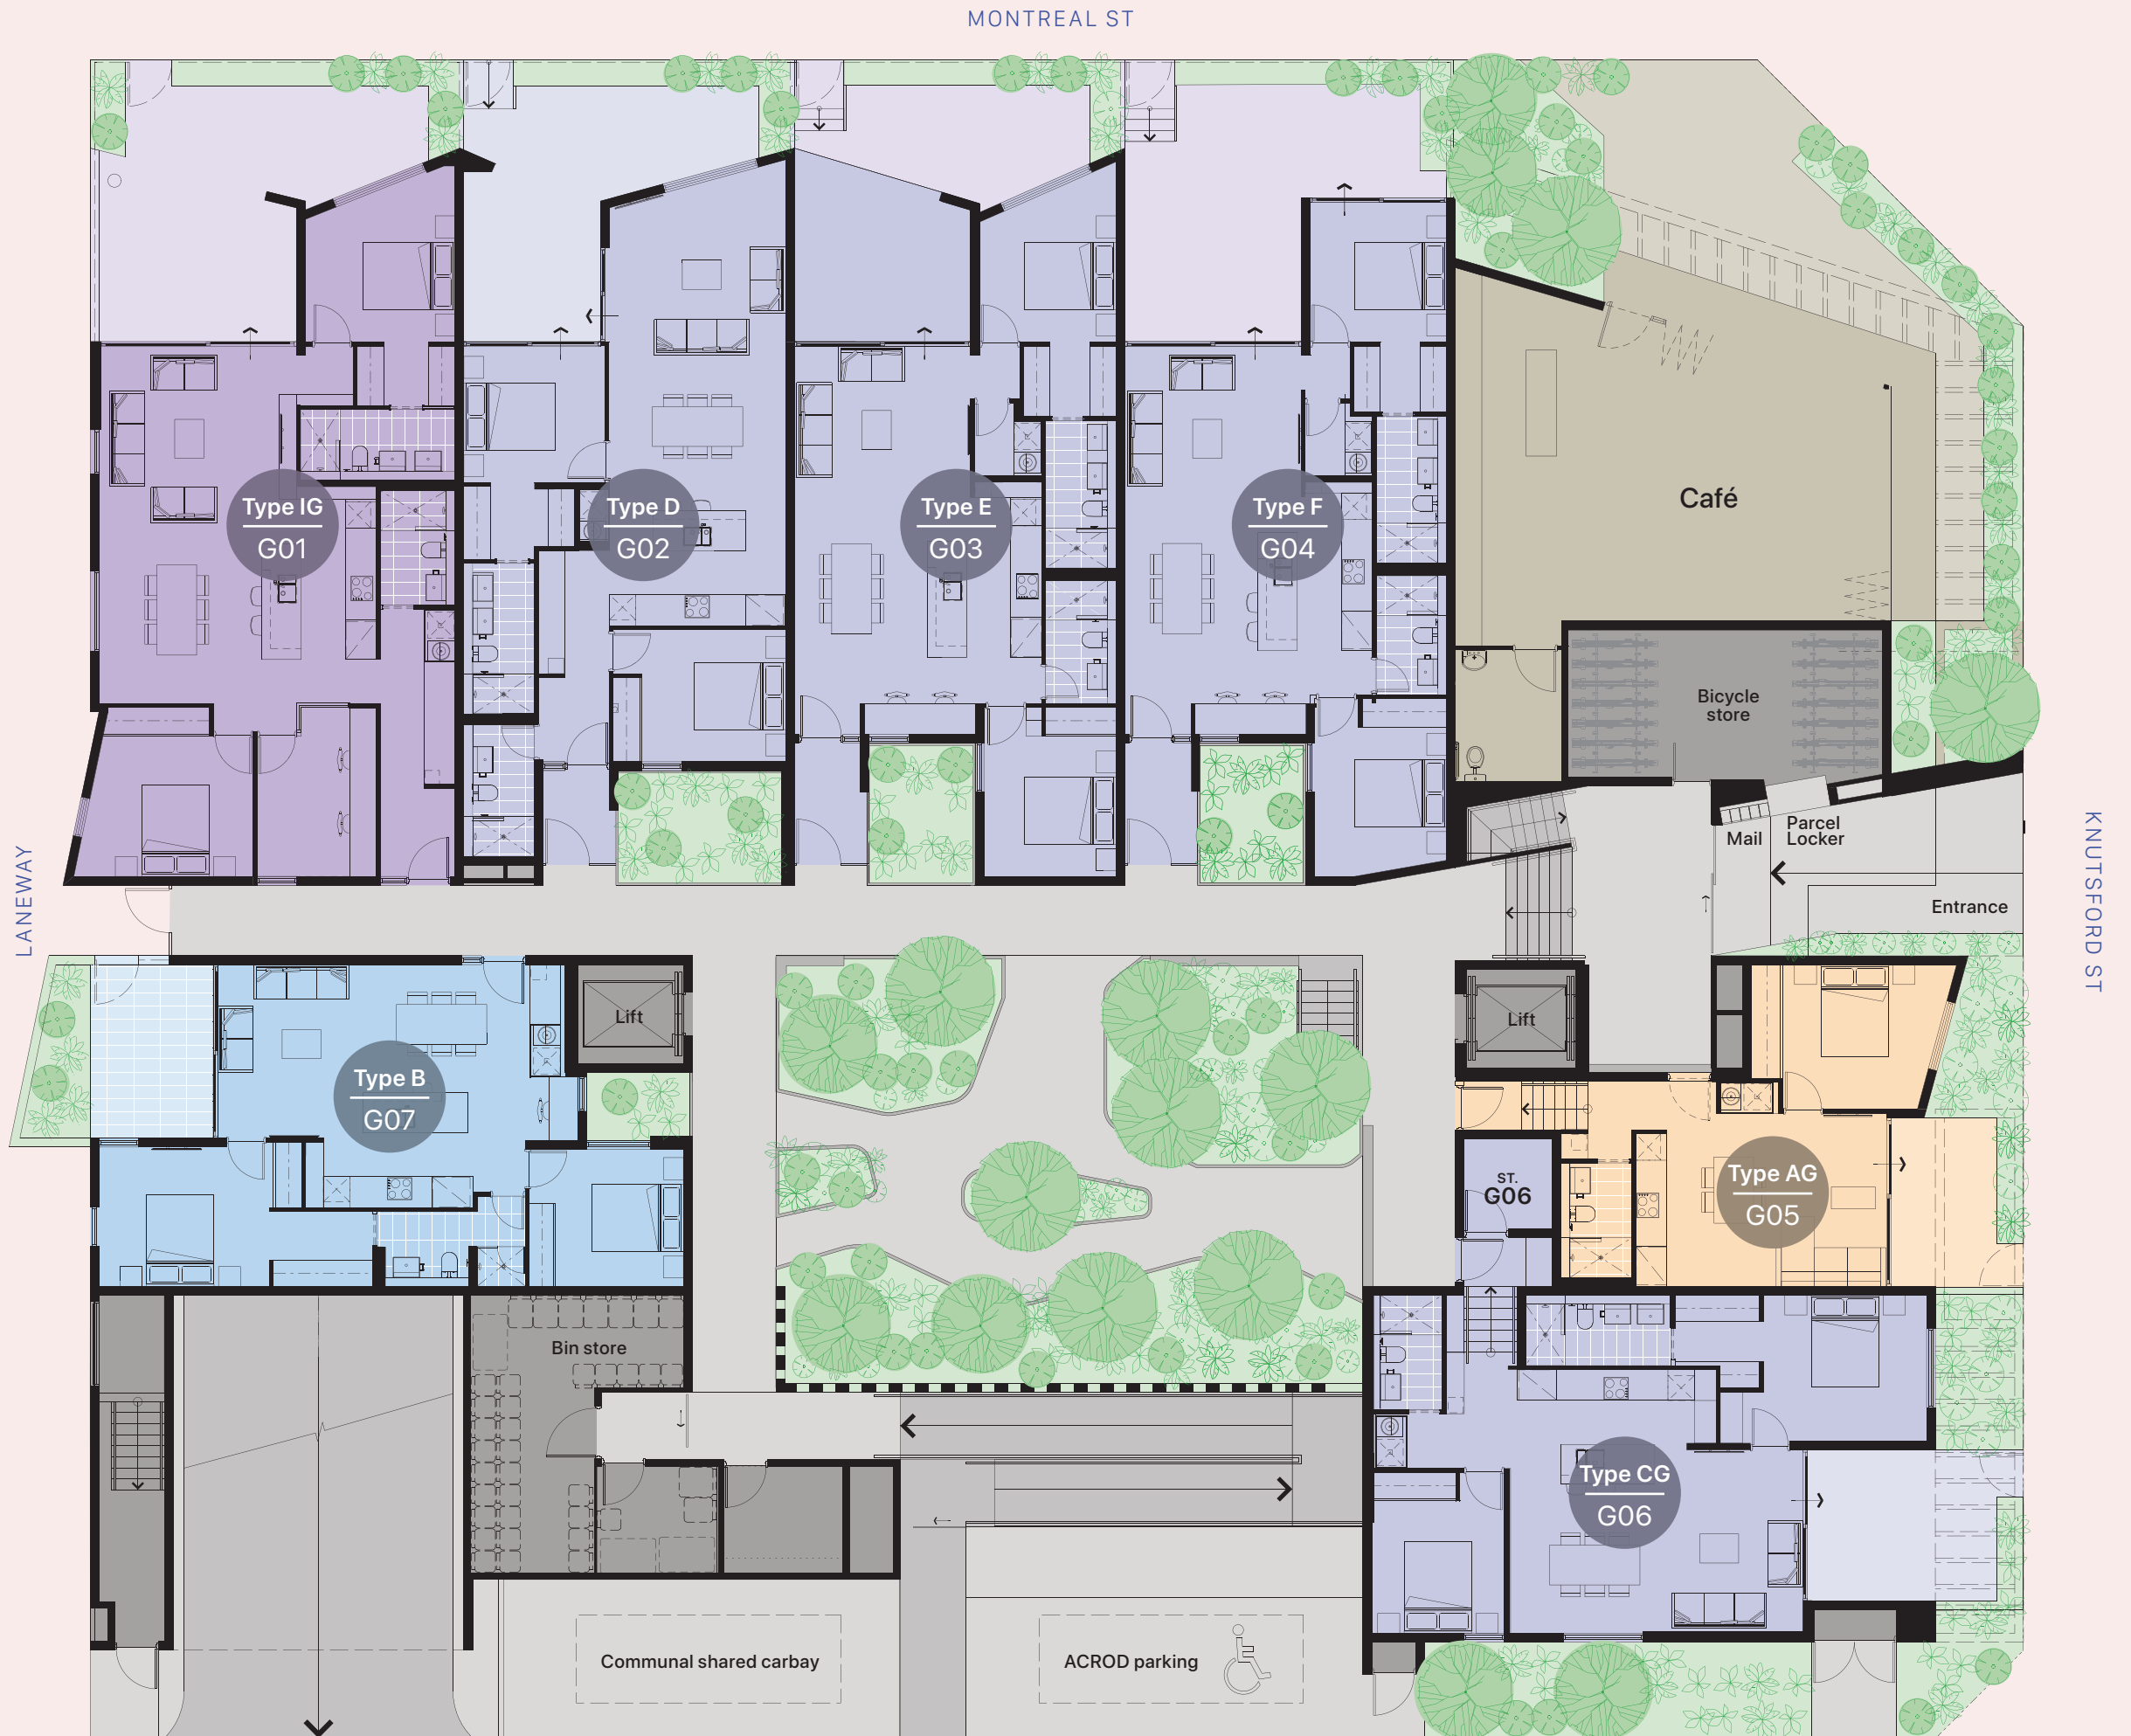

MONTREAL COMMONS FREMANTLE

Ground

- 1 bed x 1 bath
- 2 bed x 1 bath
- 2 bed x 2 bath
- 2 bed x 2 bath x 1 study
- 3 bed x 2 bath

montrealcommons.com.au

This information is intended as a guide only. Furniture is indicative. Areas of apartment given are based on architectural measurements. Plans may be subject to variation and change, interested parties refer to Contract of Sale.