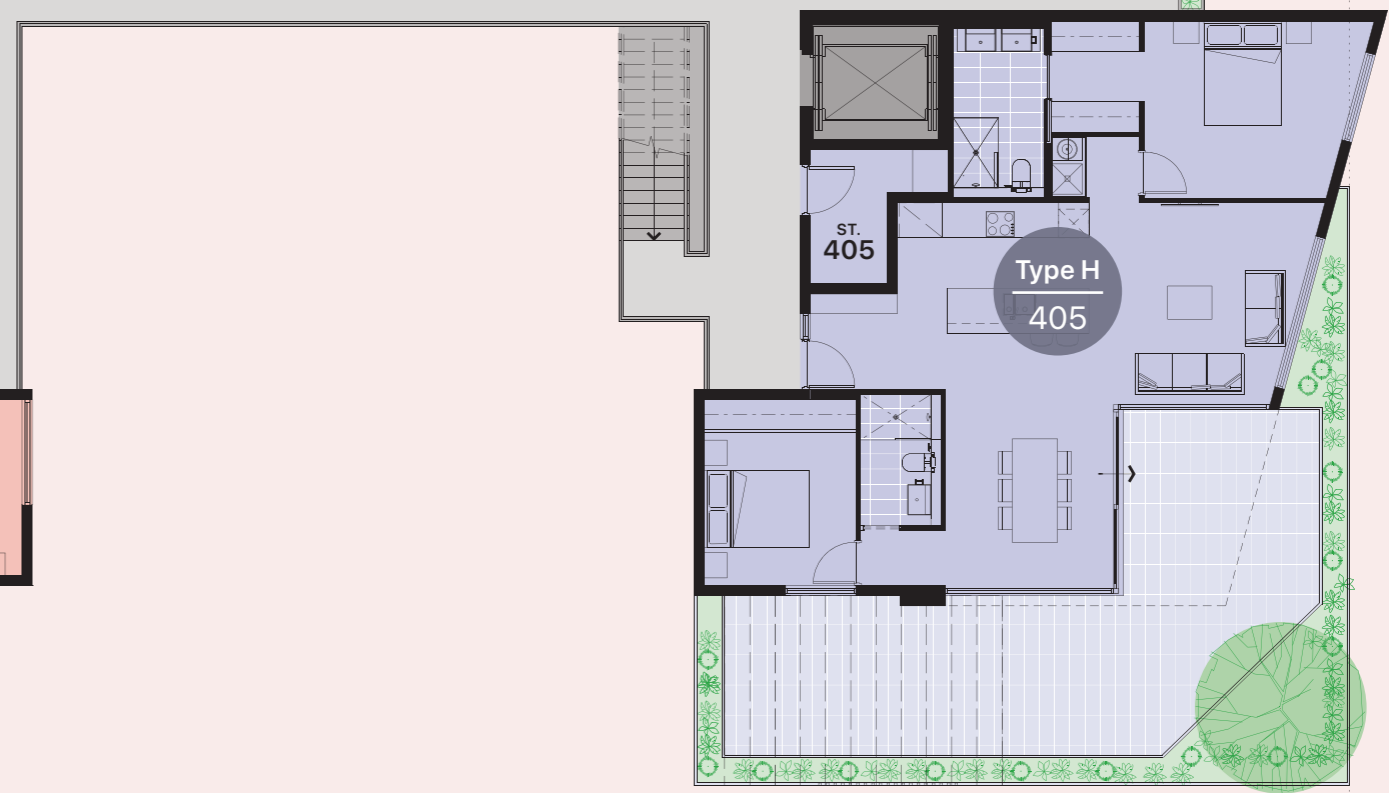

# MONTREAL COMMONS FREMANTLE

MONTREAL ST

## Level 04

- 1 bed x 1 bath
- 2 bed x 1 bath
- 2 bed x 2 bath
- 2 bed x 2 bath x 1 study
- 3 bed x 2 bath

KNUTSFORD ST

[montrealcommons.com.au](http://montrealcommons.com.au)

This information is intended as a guide only. Furniture is indicative. Areas of apartment given are based on architectural measurements. Plans may be subject to variation and change, interested parties refer to Contract of Sale.