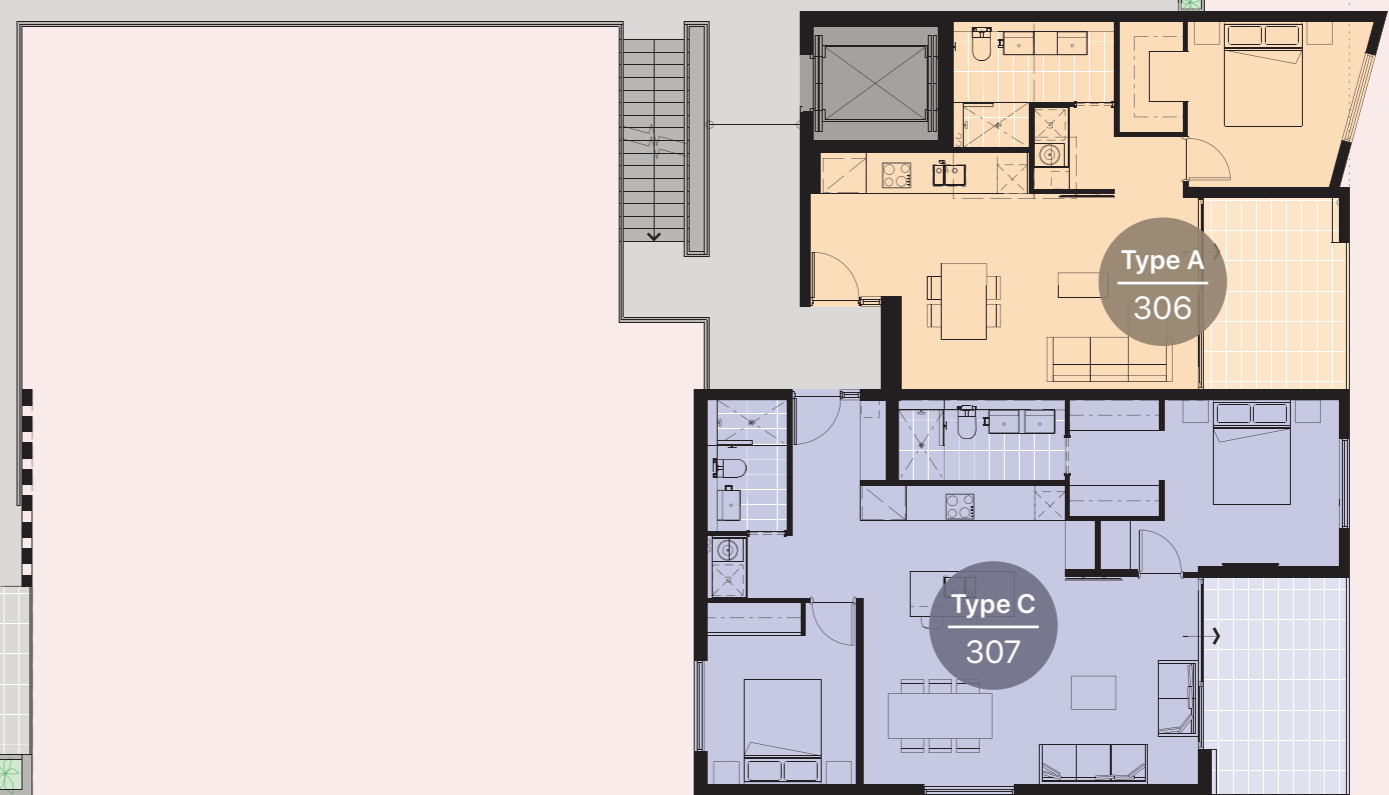

**MONTREAL
COMMONS
FREMANTLE**

MONTREAL ST

Level 03

- 1 bed x 1 bath
- 2 bed x 1 bath
- 2 bed x 2 bath
- 2 bed x 2 bath x 1 study
- 3 bed x 2 bath

KNUTSFORD ST

montrealcommons.com.au

This information is intended as a guide only. Furniture is indicative. Areas of apartment given are based on architectural measurements. Plans may be subject to variation and change, interested parties refer to Contract of Sale.