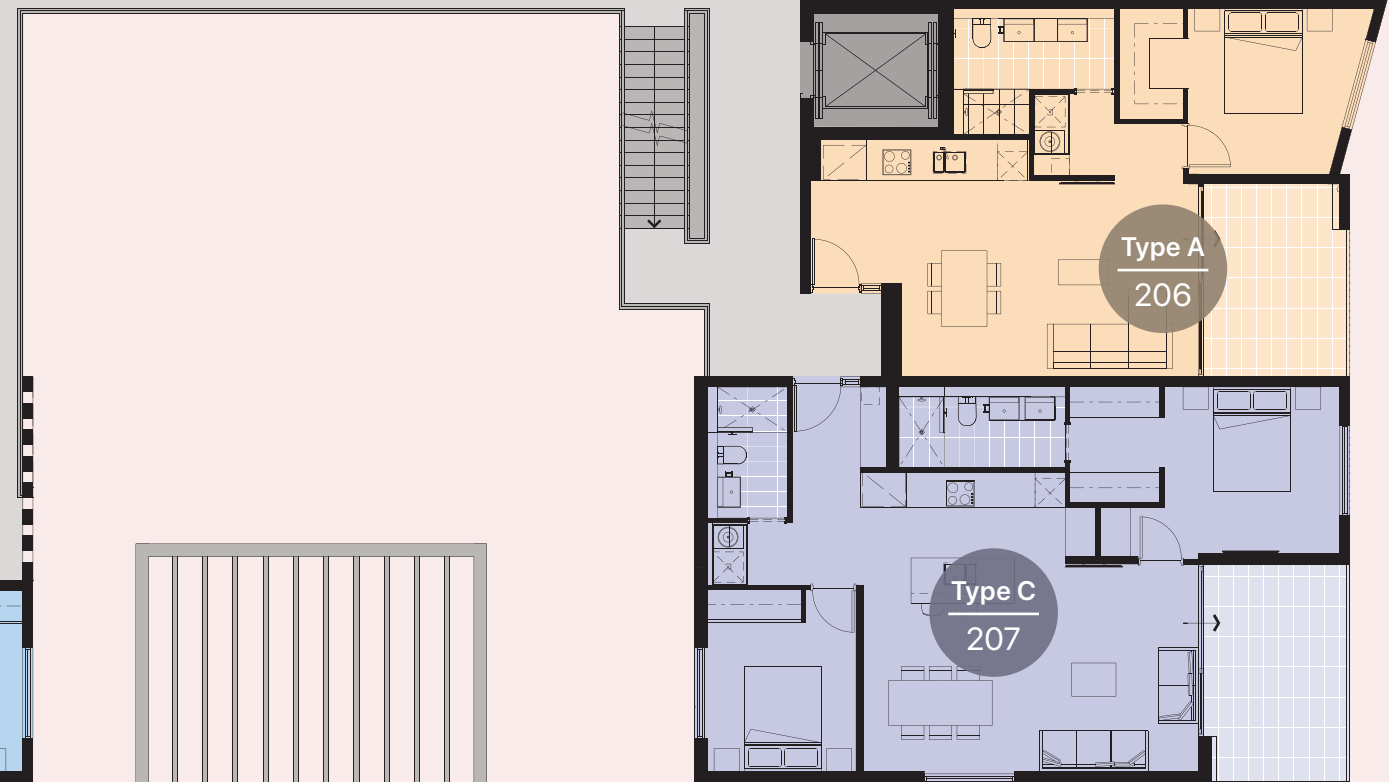

**MONTREAL
COMMONS
FREMANTLE**

MONTREAL ST

Level 02

- 1 bed x 1 bath
- 2 bed x 1 bath
- 2 bed x 2 bath
- 2 bed x 2 bath x 1 study
- 3 bed x 2 bath

KNUTSFORD ST

montrealcommons.com.au

This information is intended as a guide only. Furniture is indicative. Areas of apartment given are based on architectural measurements. Plans may be subject to variation and change, interested parties refer to Contract of Sale.