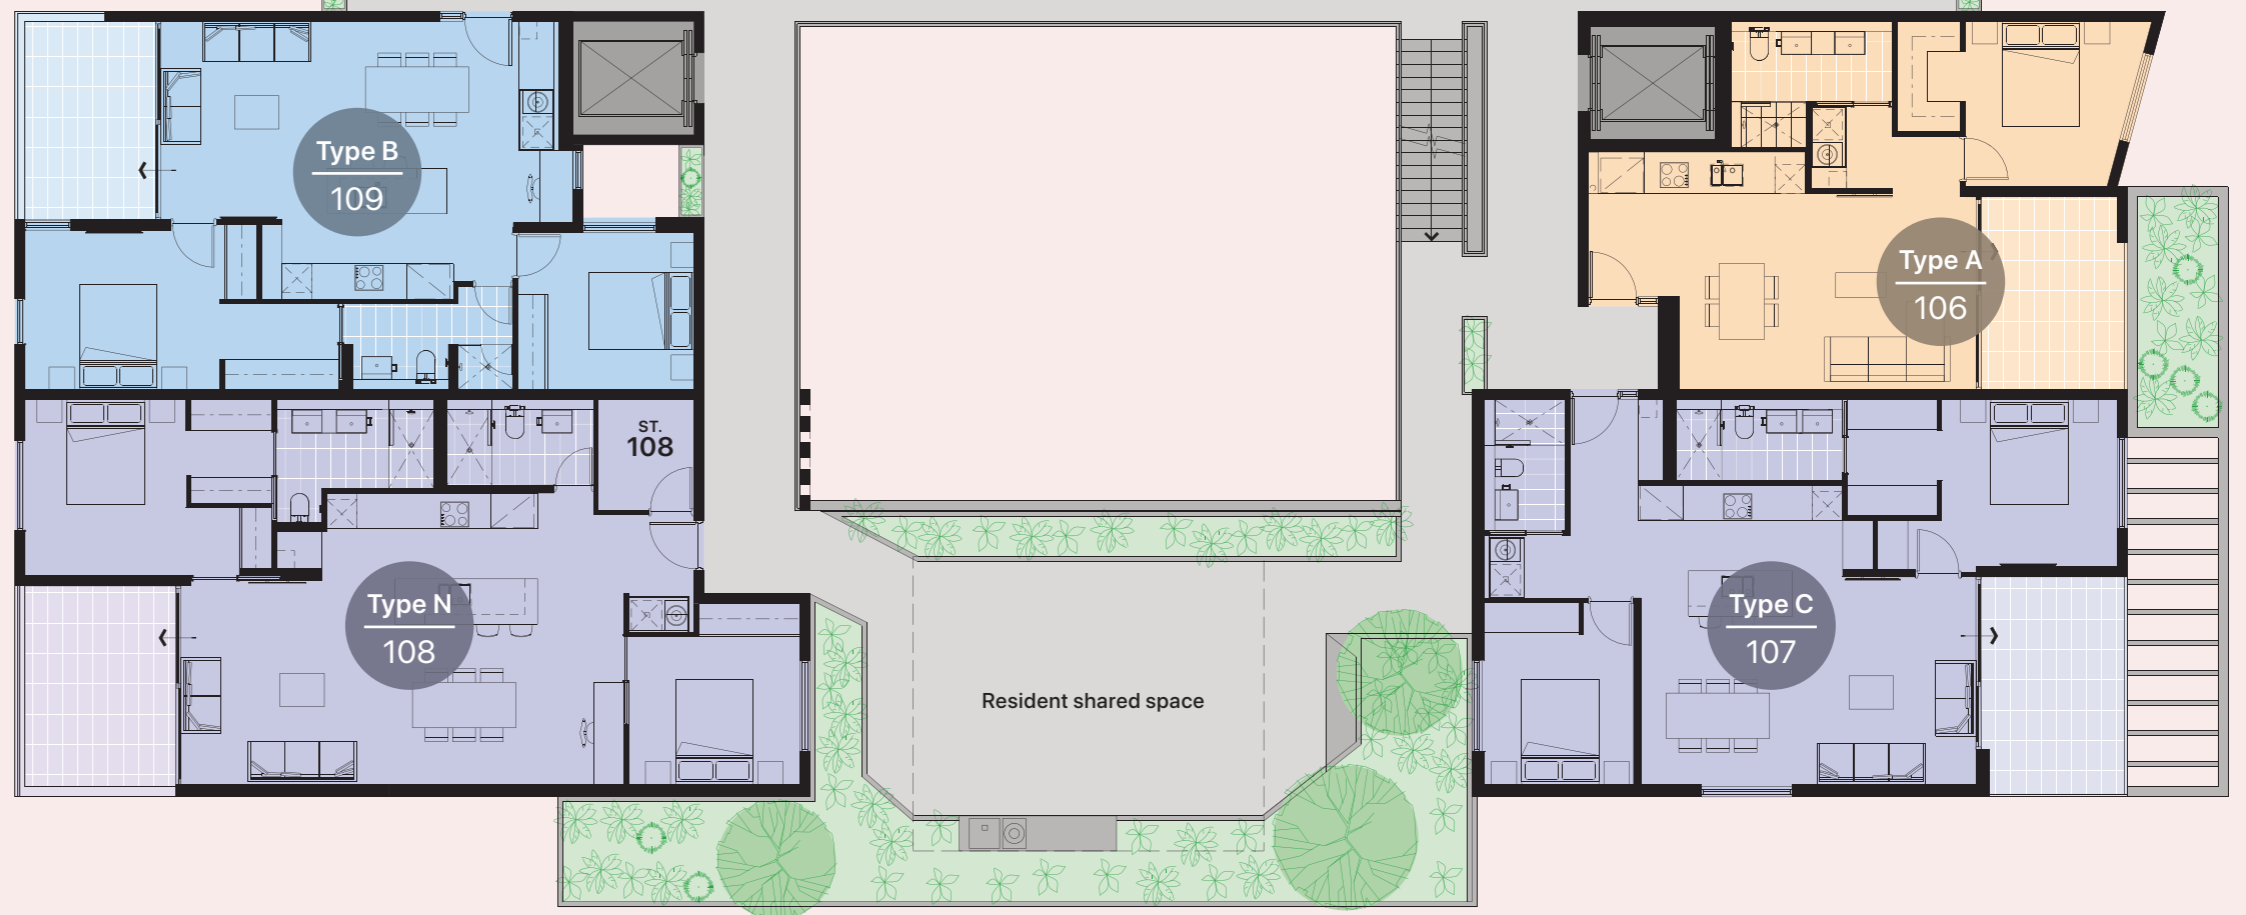

**MONTREAL
COMMONS
FREMANTLE**

MONTREAL ST

Level 01

- 1 bed x 1 bath
- 2 bed x 1 bath
- 2 bed x 2 bath
- 2 bed x 2 bath x 1 study
- 3 bed x 2 bath

KNUTSFORD ST

montrealcommons.com.au

This information is intended as a guide only. Furniture is indicative. Areas of apartment given are based on architectural measurements. Plans may be subject to variation and change, interested parties refer to Contract of Sale.